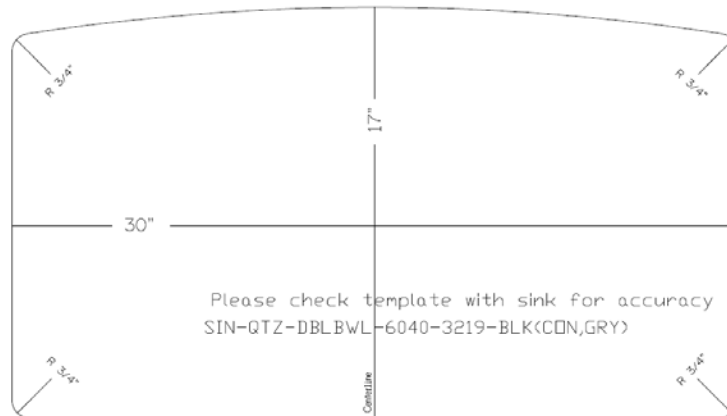

## Double Bowl

SIN-QTZ-DBLBWL-6040-3219-BLK (CON, GRY)

## Specifications

### FEATURES:

- 9" (229mm) deep
- 3-1/2" (89mm) drain opening
- Minimum cabinet size: 36"

These sinks are listed by the International Association of Plumbing and Mechanical Officials as meeting the requirements of the Uniform Plumbing Code.