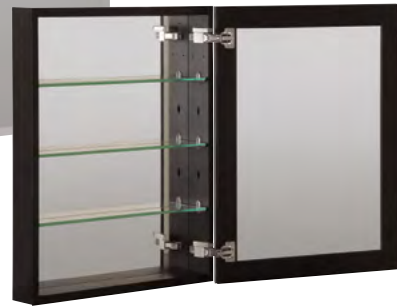

23" x 30" Aluminum Medicine Cabinet

23" W x 4 $\frac{5}{8}$ " D x 30" H

- **MMC2330-BL** *Black*
- **MMC2330-BN** *Brushed Nickel*
- **MMC2330-SA** *Satin*
- **MMC2330-WH** *White*