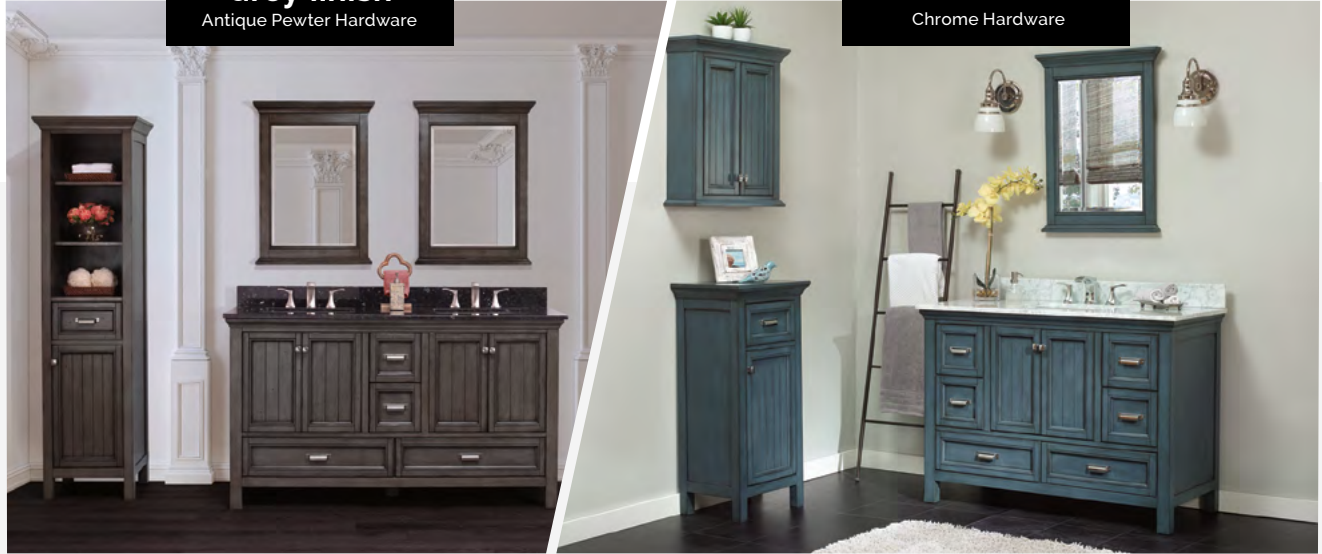

Distressed
Grey finish
Antique Pewter Hardware

BRANTLEY

Harbor
Blue finish
Chrome Hardware

in stock

in stock

in stock

in stock

in stock

in stock

in stock

in stock